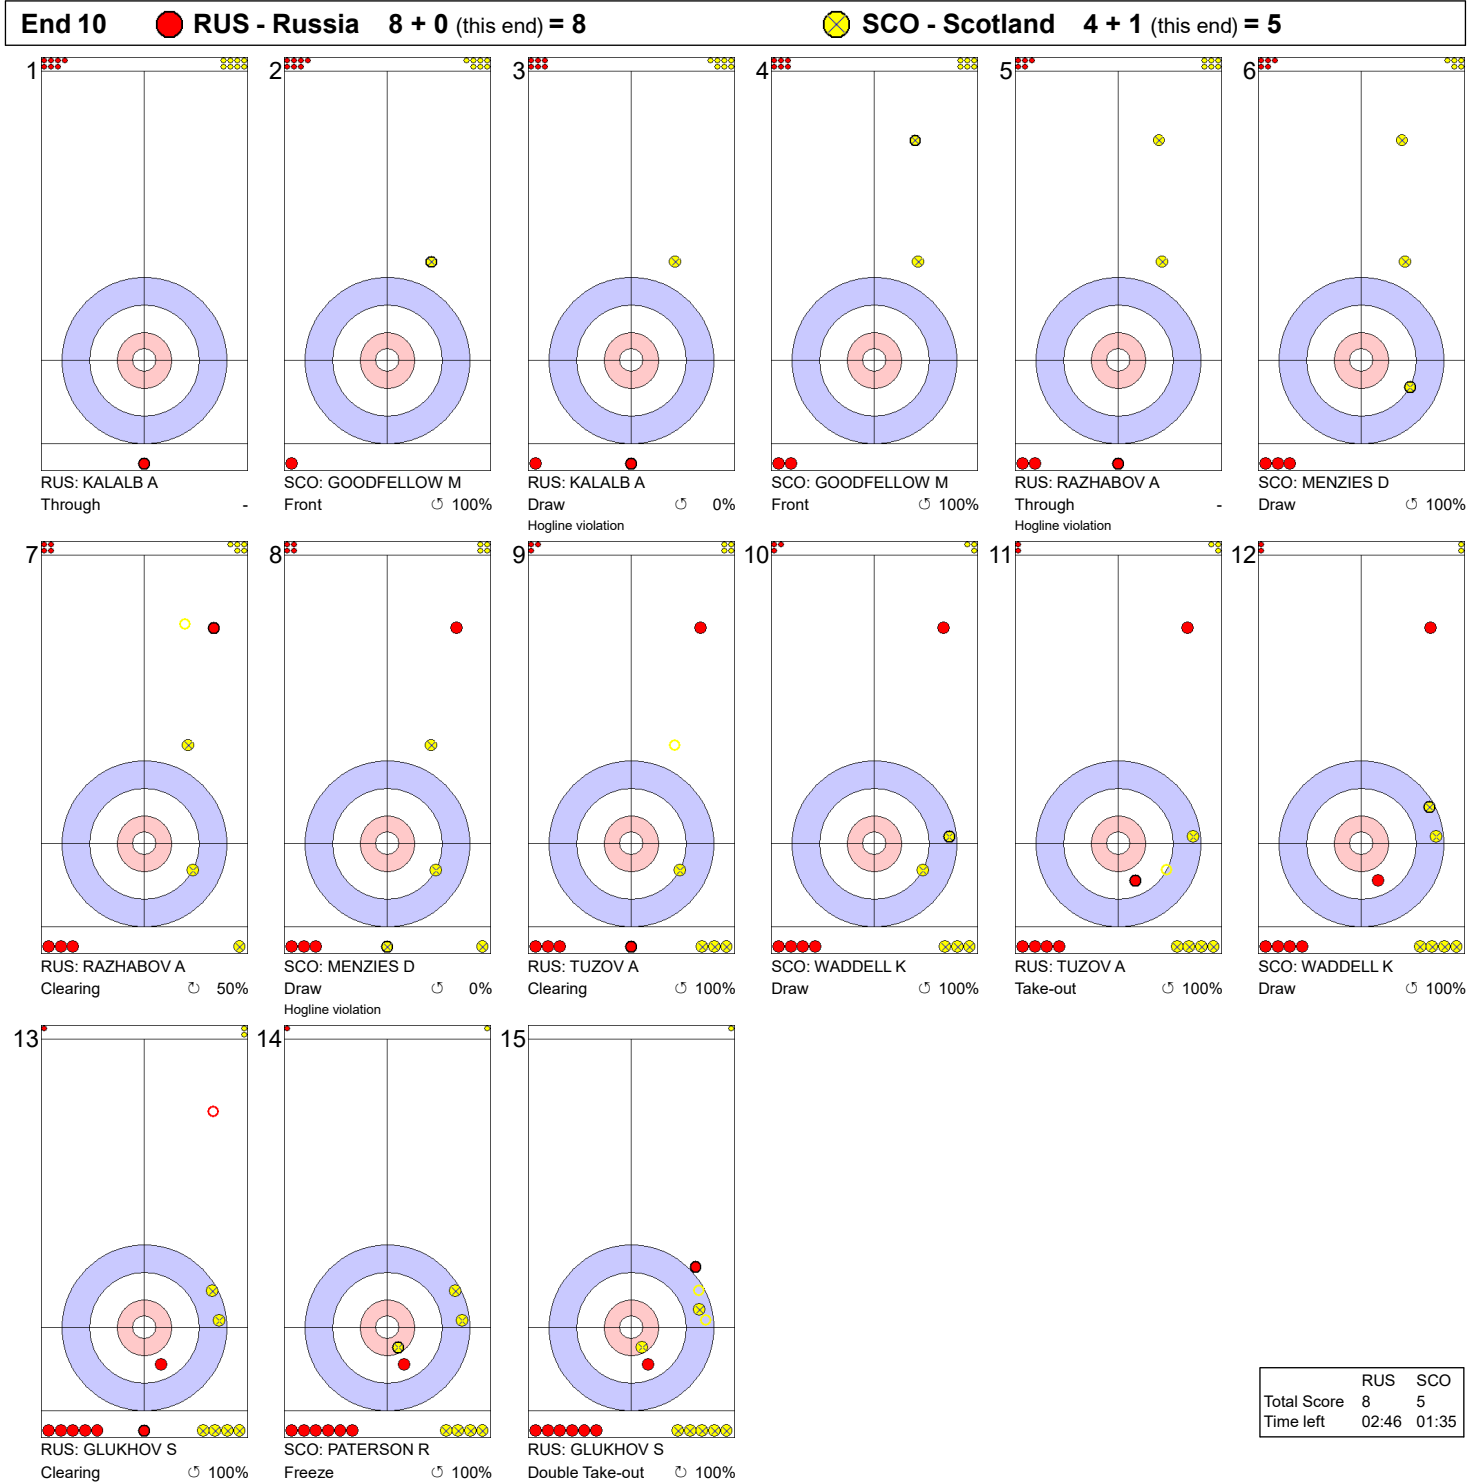

Game - Shot by Shot

Legend:
 ↻ Clockwise ↺ Counter-clockwise - Not considered

Game - Shot by Shot

Legend:
 ↻ Clockwise ↺ Counter-clockwise - Not considered

Game - Shot by Shot

Legend:
 ↻ Clockwise ↺ Counter-clockwise - Not considered

Game - Shot by Shot

Legend:
 ↻ Clockwise ↺ Counter-clockwise - Not considered

Game - Shot by Shot

Legend:
 Clockwise Counter-clockwise - Not considered