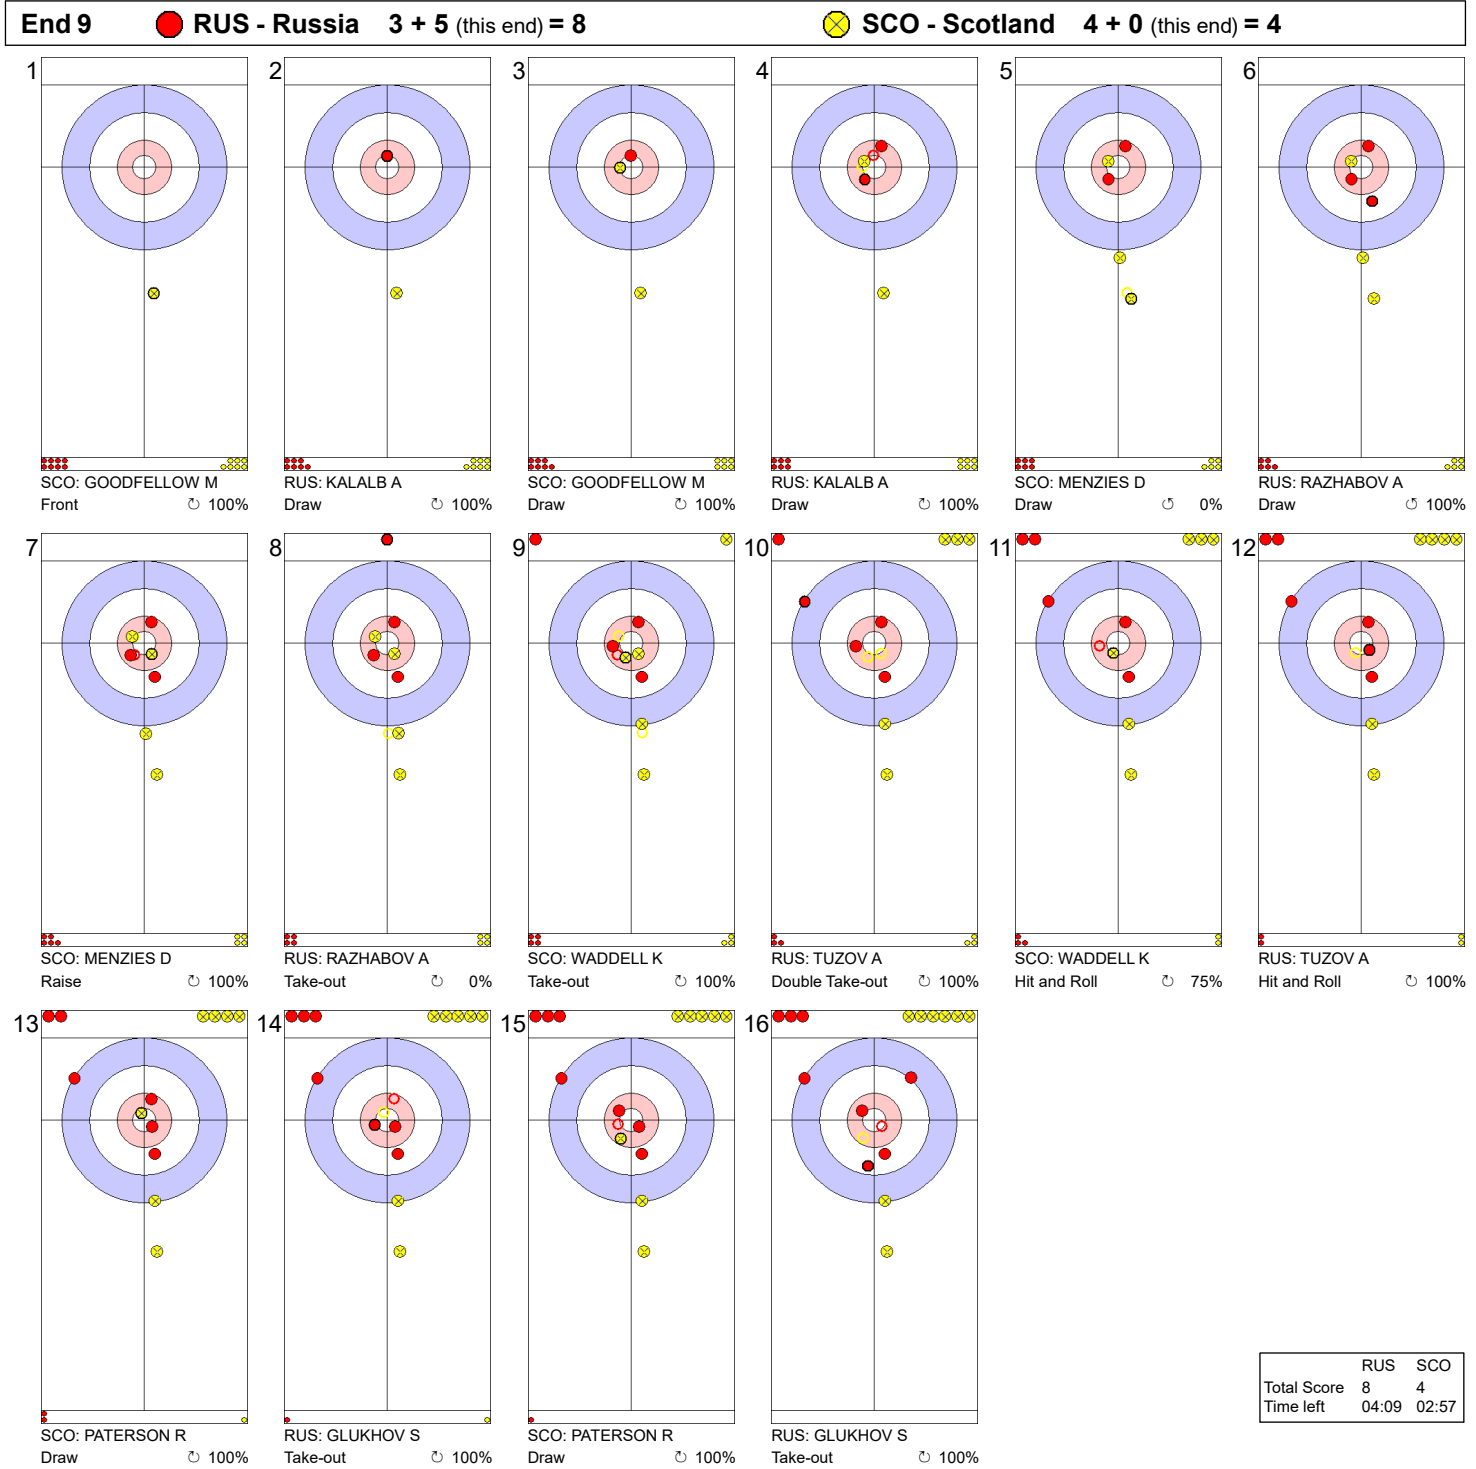

Game - Shot by Shot

Legend:
 ↻ Clockwise ↺ Counter-clockwise - Not considered

Game - Shot by Shot

Legend:
 ↻ Clockwise ↺ Counter-clockwise - Not considered

Game - Shot by Shot

Legend:
 ↻ Clockwise ↺ Counter-clockwise - Not considered

Game - Shot by Shot

Legend:
 ↻ Clockwise ↺ Counter-clockwise - Not considered

Game - Shot by Shot

Legend:
 Clockwise Counter-clockwise - Not considered