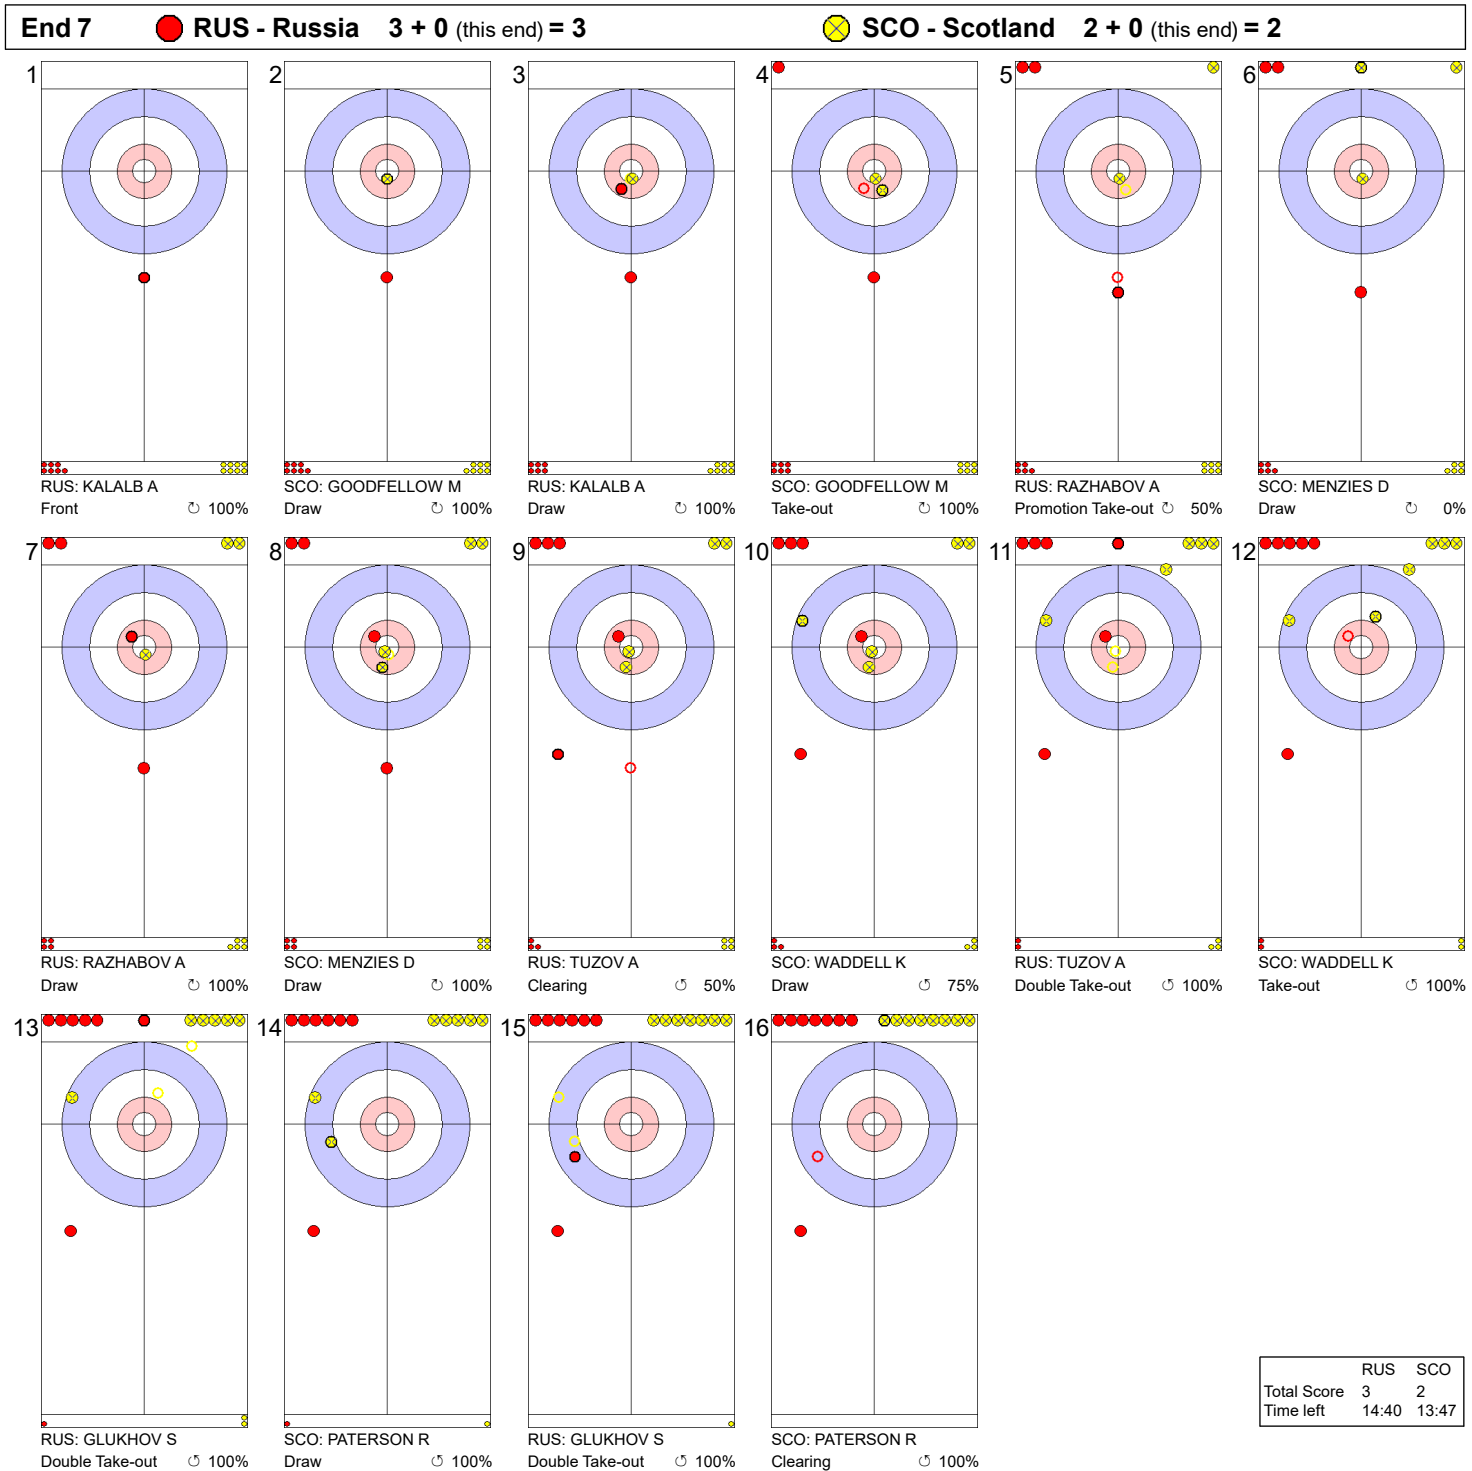

Game - Shot by Shot

Legend:
 ↻ Clockwise ↺ Counter-clockwise - Not considered

Game - Shot by Shot

Legend:
 ↻ Clockwise ↺ Counter-clockwise - Not considered

Game - Shot by Shot

Legend:
 ↻ Clockwise ↺ Counter-clockwise - Not considered

Game - Shot by Shot

Legend:
 ↻ Clockwise ↺ Counter-clockwise - Not considered

Game - Shot by Shot

Legend:
 Clockwise Counter-clockwise - Not considered